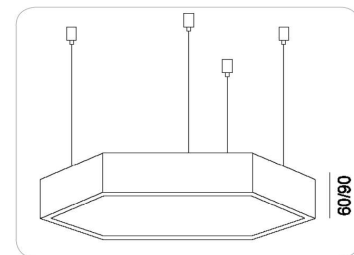

Dimension diagram